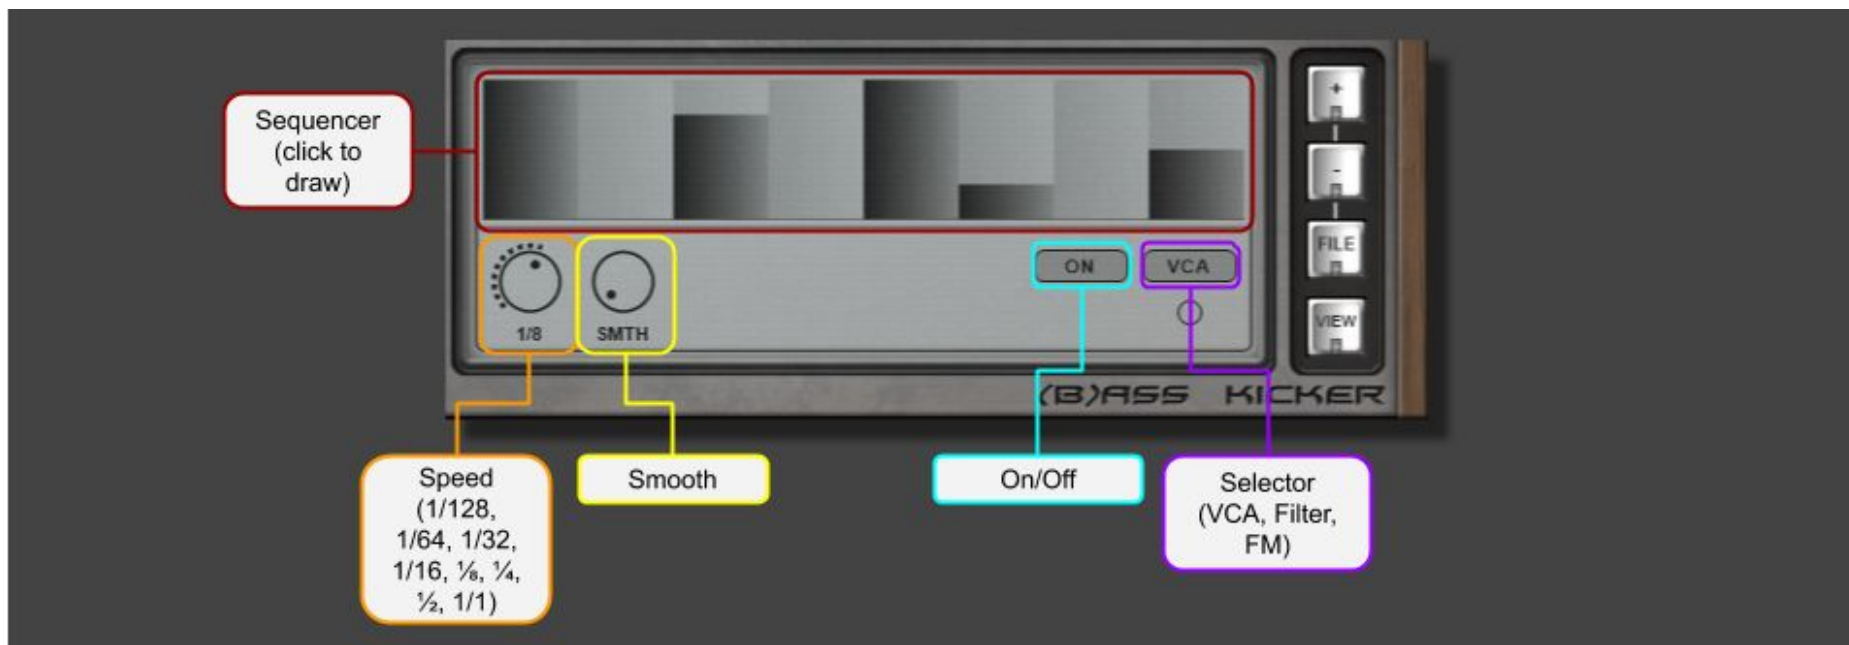

Blechturmstudios Bass Kicker V1

16 Voices Bass & Lead Synthesizer

Version 1.0

- Mono or Poly (16 Voices)
 - Oscillator 1: Sine, Saw, Square, Triangle, Noise
 - 8 different characteristics for each wave
 - Sub Oscillator: Sine, Saw, Square, Triangle, Noise
 - 12db / 24db / mixable Multiband Filter: Low Pass, High Pass, Band Pass, Band Reject, Peak, Moog Type
 - Filter Feedback
 - 3 LFOs (LFO 1 is dedicated to the filter)
 - 3 Step Sequencer (for VCA, Filter Modulation, FM Modulation)
 - Portamento
 - Compressor
 - Overdrive
 - Delay
 - Tempo in bpm (manual or synced to Host)
 - 128 Presets
-

OSC

Filter

Modulation/LFOs

Preset Manager

Step Sequencer

VCA (Trance Gate)

Filter Modulation

FM Modulation