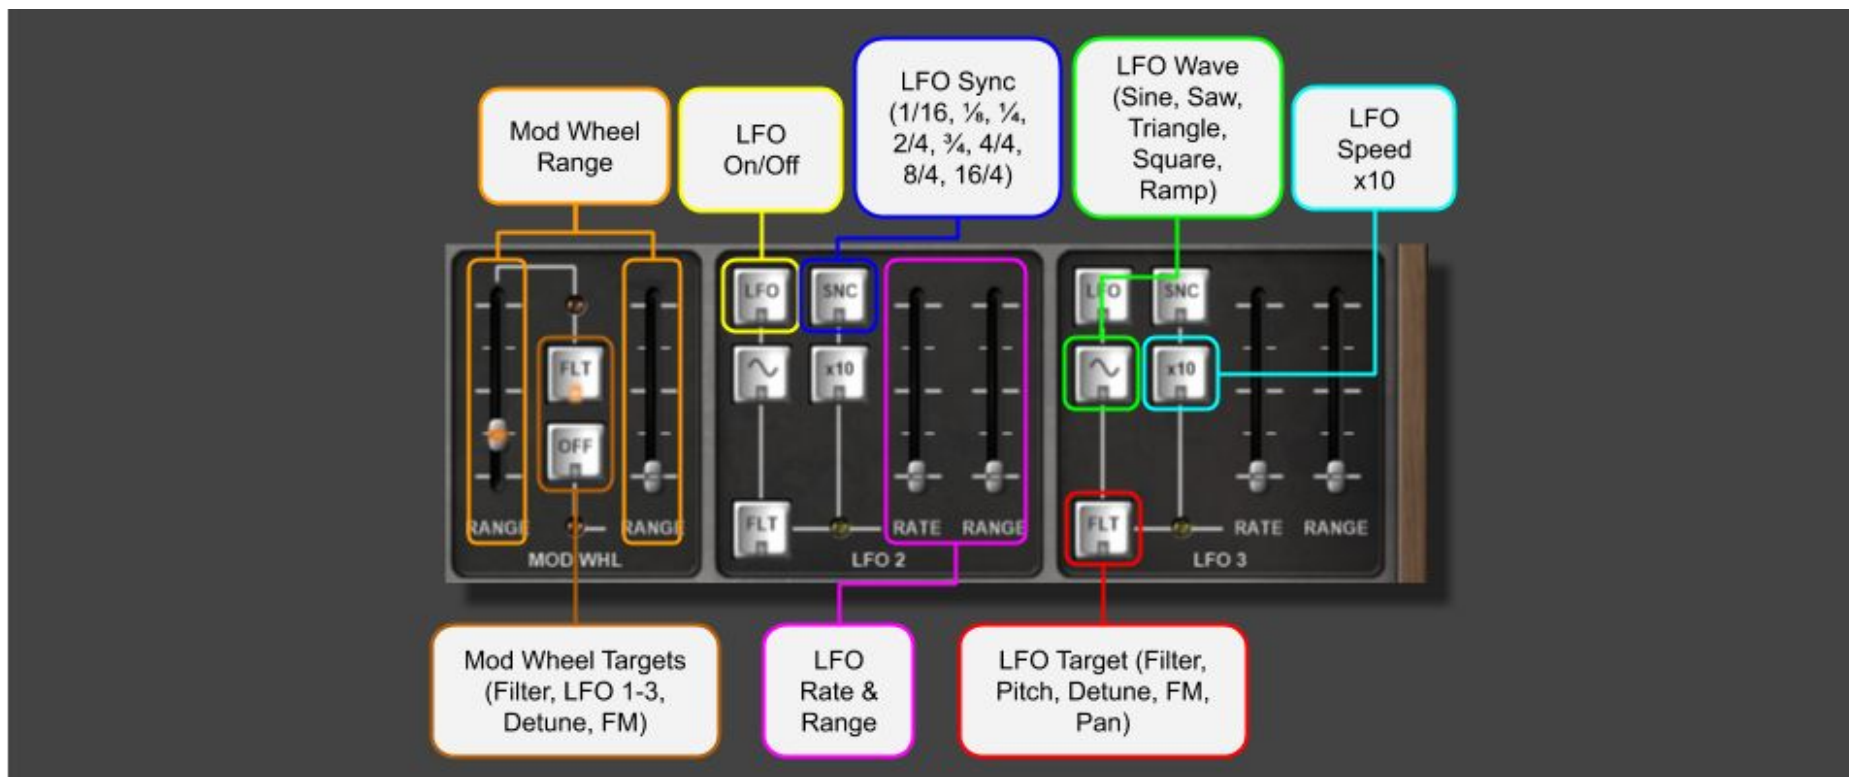

Blechturmstudios Bass Kicker V1

16 Voices Bass & Lead Synthesizer

Version 1.0

- Mono or Poly (16 Voices)
 - Oscillator 1: Sine, Saw, Square, Triangle, Noise
 - 8 different characteristics for each wave
 - Sub Oscillator: Sine, Saw, Square, Triangle, Noise
 - 12db / 24db / mixable Multiband Filter: Low Pass, High Pass, Band Pass, Band Reject, Peak, Moog Type
 - Filter Feedback
 - 3 LFOs (LFO 1 is dedicated to the filter)
 - 3 Step Sequencer (for VCA, Filter Modulation, FM Modulation)
 - Portamento
 - Compressor
 - Overdrive
 - Delay
 - Tempo in bpm (manual or synced to Host)
 - 128 Presets
-

OSC

Filter

Modulation/LFOs

Preset Manager

Step Sequencer

VCA (Trance Gate)

Filter Modulation

FM Modulation