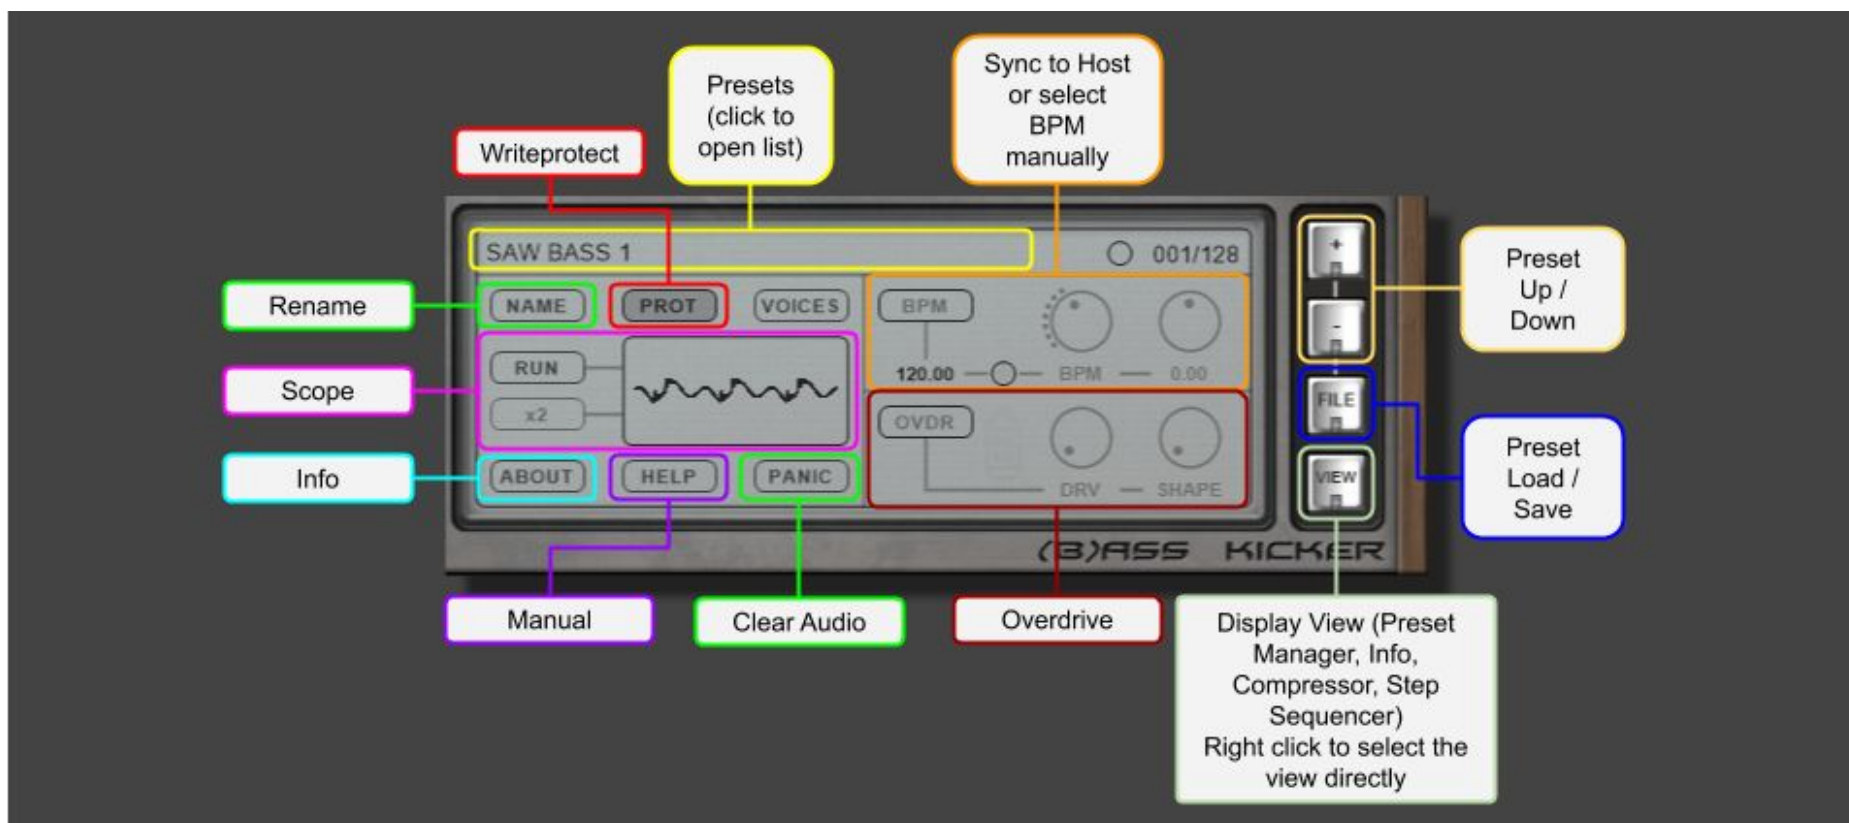

Blechturmstudios Bass Kicker V1

16 Voices Bass & Lead Synthesizer

Version 1.0

- Mono or Poly (16 Voices)
 - Oscillator 1: Sine, Saw, Square, Triangle, Noise
 - 8 different characteristics for each wave
 - Sub Oscillator: Sine, Saw, Square, Triangle, Noise
 - 12db / 24db / mixable Multiband Filter: Low Pass, High Pass, Band Pass, Band Reject, Peak, Moog Type
 - Filter Feedback
 - 3 LFOs (LFO 1 is dedicated to the filter)
 - 3 Step Sequencer (for VCA, Filter Modulation, FM Modulation)
 - Portamento
 - Compressor
 - Overdrive
 - Delay
 - Tempo in bpm (manual or synced to Host)
 - 128 Presets
-

OSC

Filter

Modulation/LFOs

Preset Manager

Step Sequencer

VCA (Trance Gate)

Filter Modulation

FM Modulation