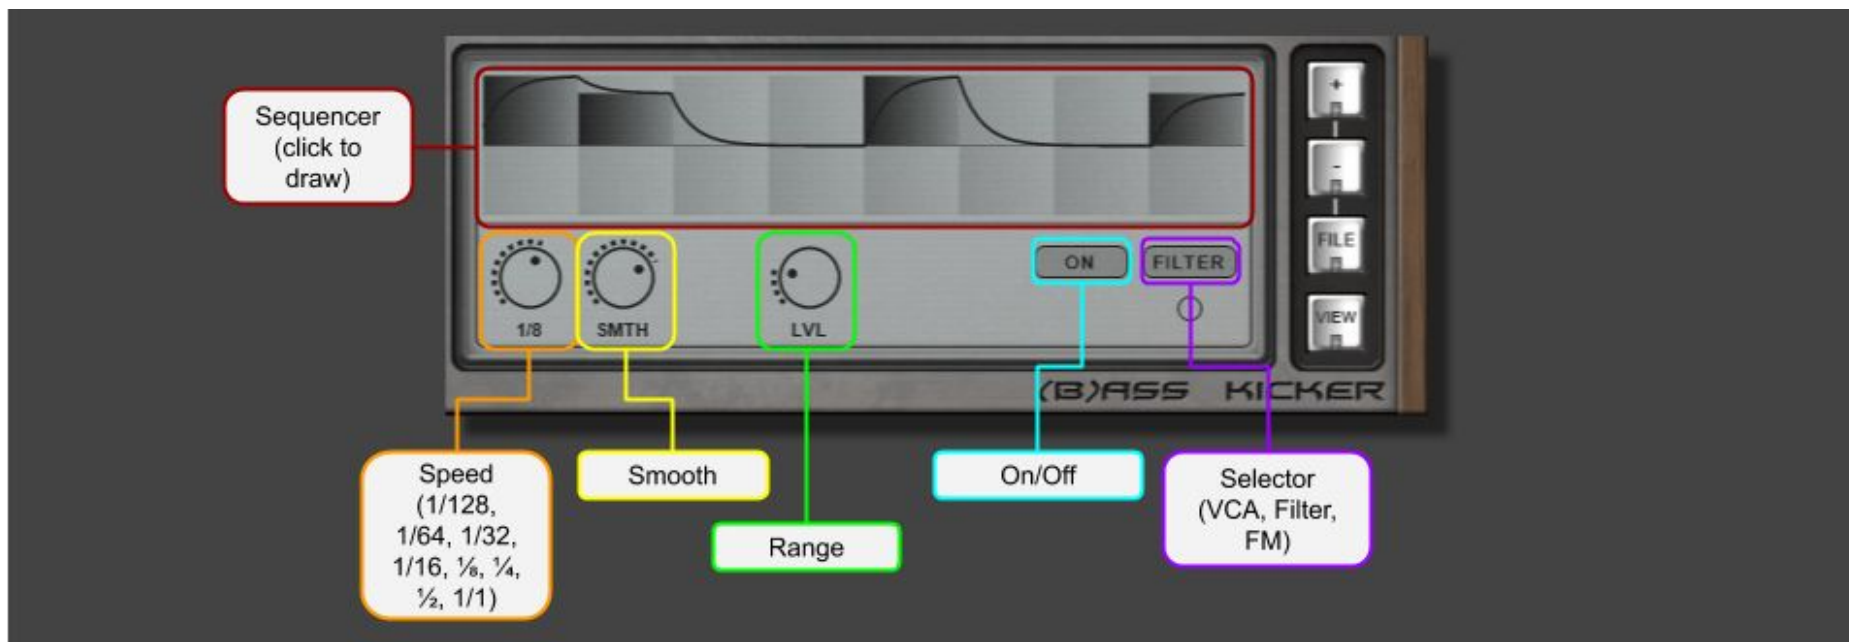

Blechturmstudios Bass Kicker V1

16 Voices Bass & Lead Synthesizer

Version 1.0

- Mono or Poly (16 Voices)
 - Oscillator 1: Sine, Saw, Square, Triangle, Noise
 - 8 different characteristics for each wave
 - Sub Oscillator: Sine, Saw, Square, Triangle, Noise
 - 12db / 24db / mixable Multiband Filter: Low Pass, High Pass, Band Pass, Band Reject, Peak, Moog Type
 - Filter Feedback
 - 3 LFOs (LFO 1 is dedicated to the filter)
 - 3 Step Sequencer (for VCA, Filter Modulation, FM Modulation)
 - Portamento
 - Compressor
 - Overdrive
 - Delay
 - Tempo in bpm (manual or synced to Host)
 - 128 Presets
-

OSC

Filter

Modulation/LFOs

Preset Manager

Step Sequencer

VCA (Trance Gate)

Filter Modulation

FM Modulation