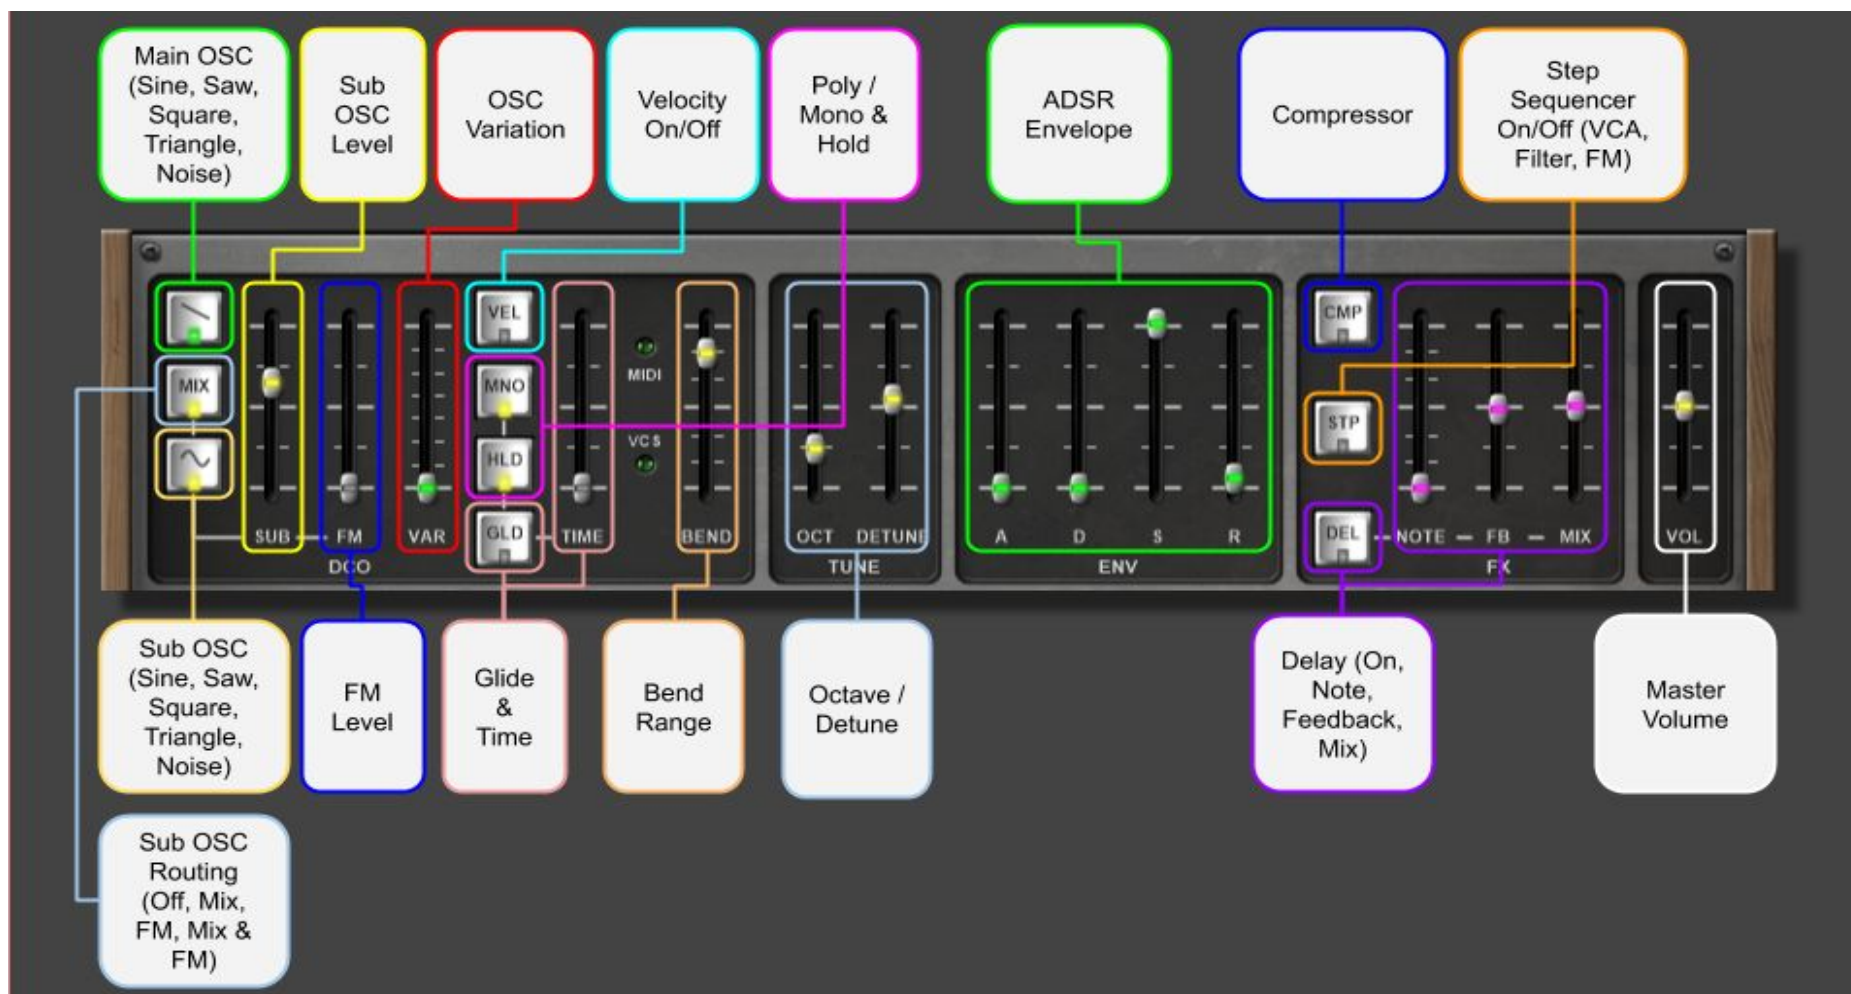

Blechturmstudios Bass Kicker V1

16 Voices Bass & Lead Synthesizer

Version 1.0

- Mono or Poly (16 Voices)
 - Oscillator 1: Sine, Saw, Square, Triangle, Noise
 - 8 different characteristics for each wave
 - Sub Oscillator: Sine, Saw, Square, Triangle, Noise
 - 12db / 24db / mixable Multiband Filter: Low Pass, High Pass, Band Pass, Band Reject, Peak, Moog Type
 - Filter Feedback
 - 3 LFOs (LFO 1 is dedicated to the filter)
 - 3 Step Sequencer (for VCA, Filter Modulation, FM Modulation)
 - Portamento
 - Compressor
 - Overdrive
 - Delay
 - Tempo in bpm (manual or synced to Host)
 - 128 Presets
-

OSC

Filter

Modulation/LFOs

Preset Manager

Step Sequencer

VCA (Trance Gate)

Filter Modulation

FM Modulation