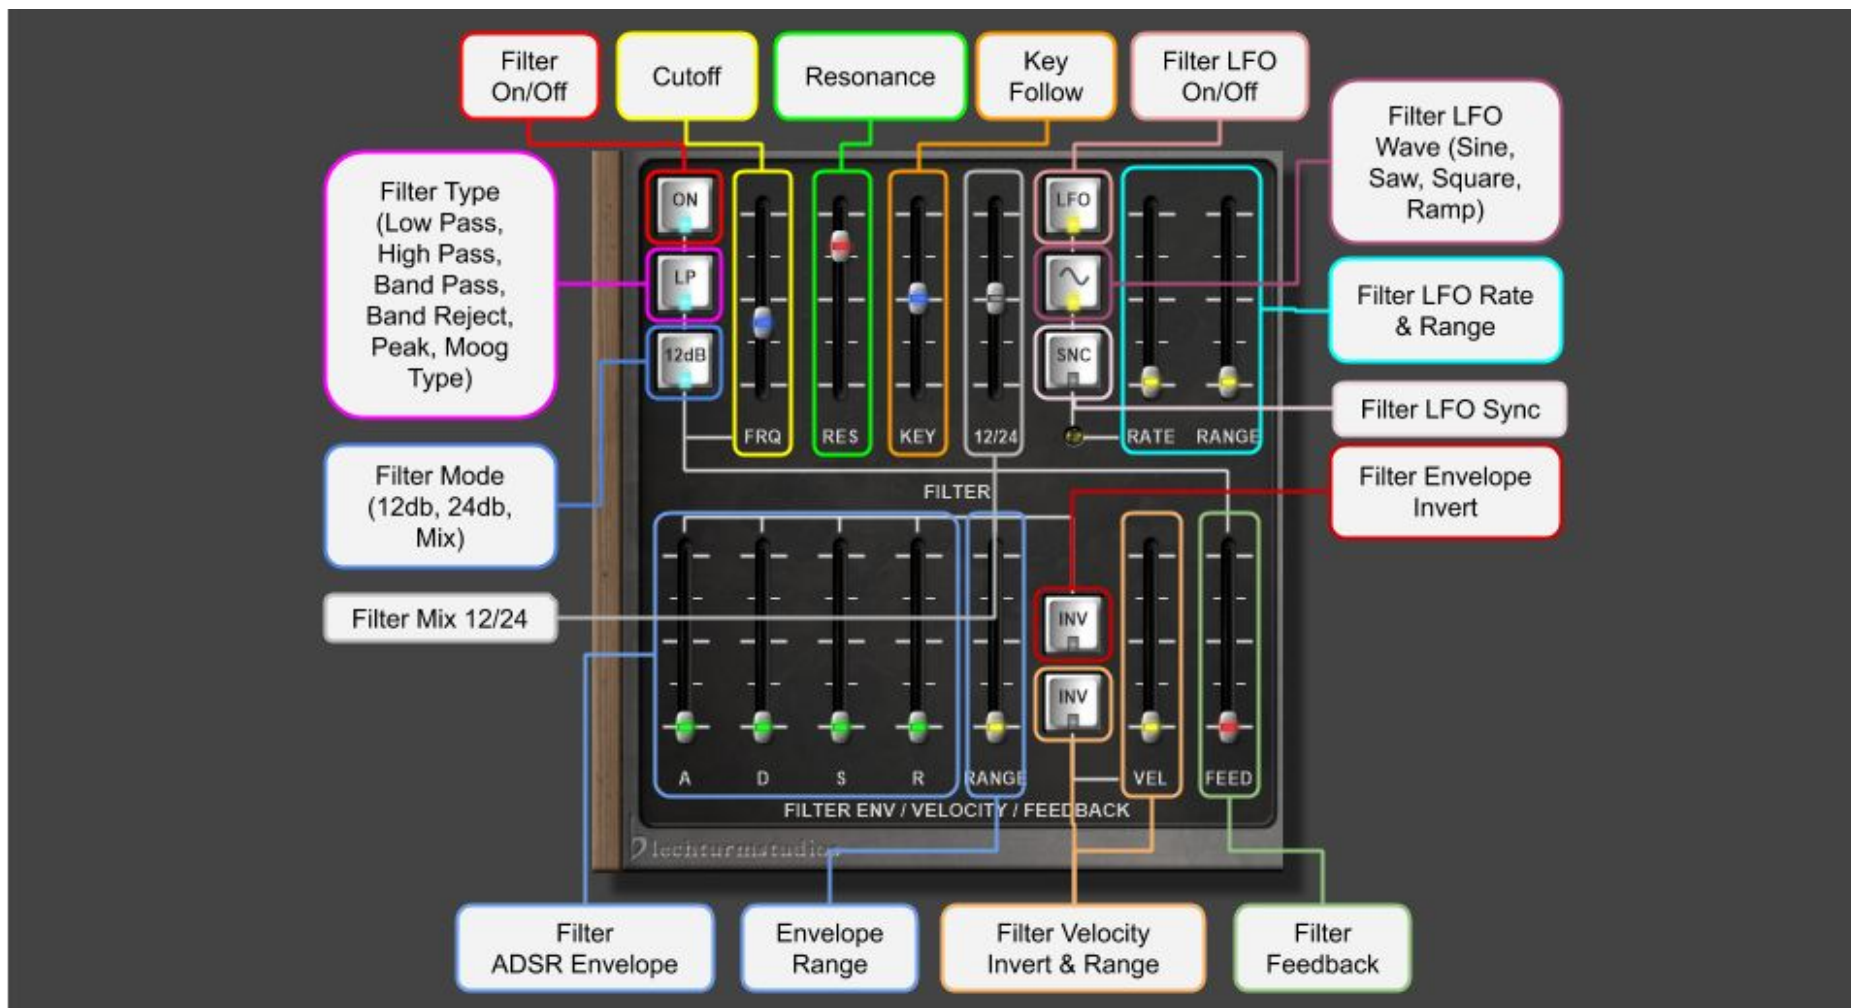

Blechturmstudios Bass Kicker V1

16 Voices Bass & Lead Synthesizer

Version 1.0

- Mono or Poly (16 Voices)
 - Oscillator 1: Sine, Saw, Square, Triangle, Noise
 - 8 different characteristics for each wave
 - Sub Oscillator: Sine, Saw, Square, Triangle, Noise
 - 12db / 24db / mixable Multiband Filter: Low Pass, High Pass, Band Pass, Band Reject, Peak, Moog Type
 - Filter Feedback
 - 3 LFOs (LFO 1 is dedicated to the filter)
 - 3 Step Sequencer (for VCA, Filter Modulation, FM Modulation)
 - Portamento
 - Compressor
 - Overdrive
 - Delay
 - Tempo in bpm (manual or synced to Host)
 - 128 Presets
-

OSC

Filter

Modulation/LFOs

Preset Manager

Step Sequencer

VCA (Trance Gate)

Filter Modulation

FM Modulation