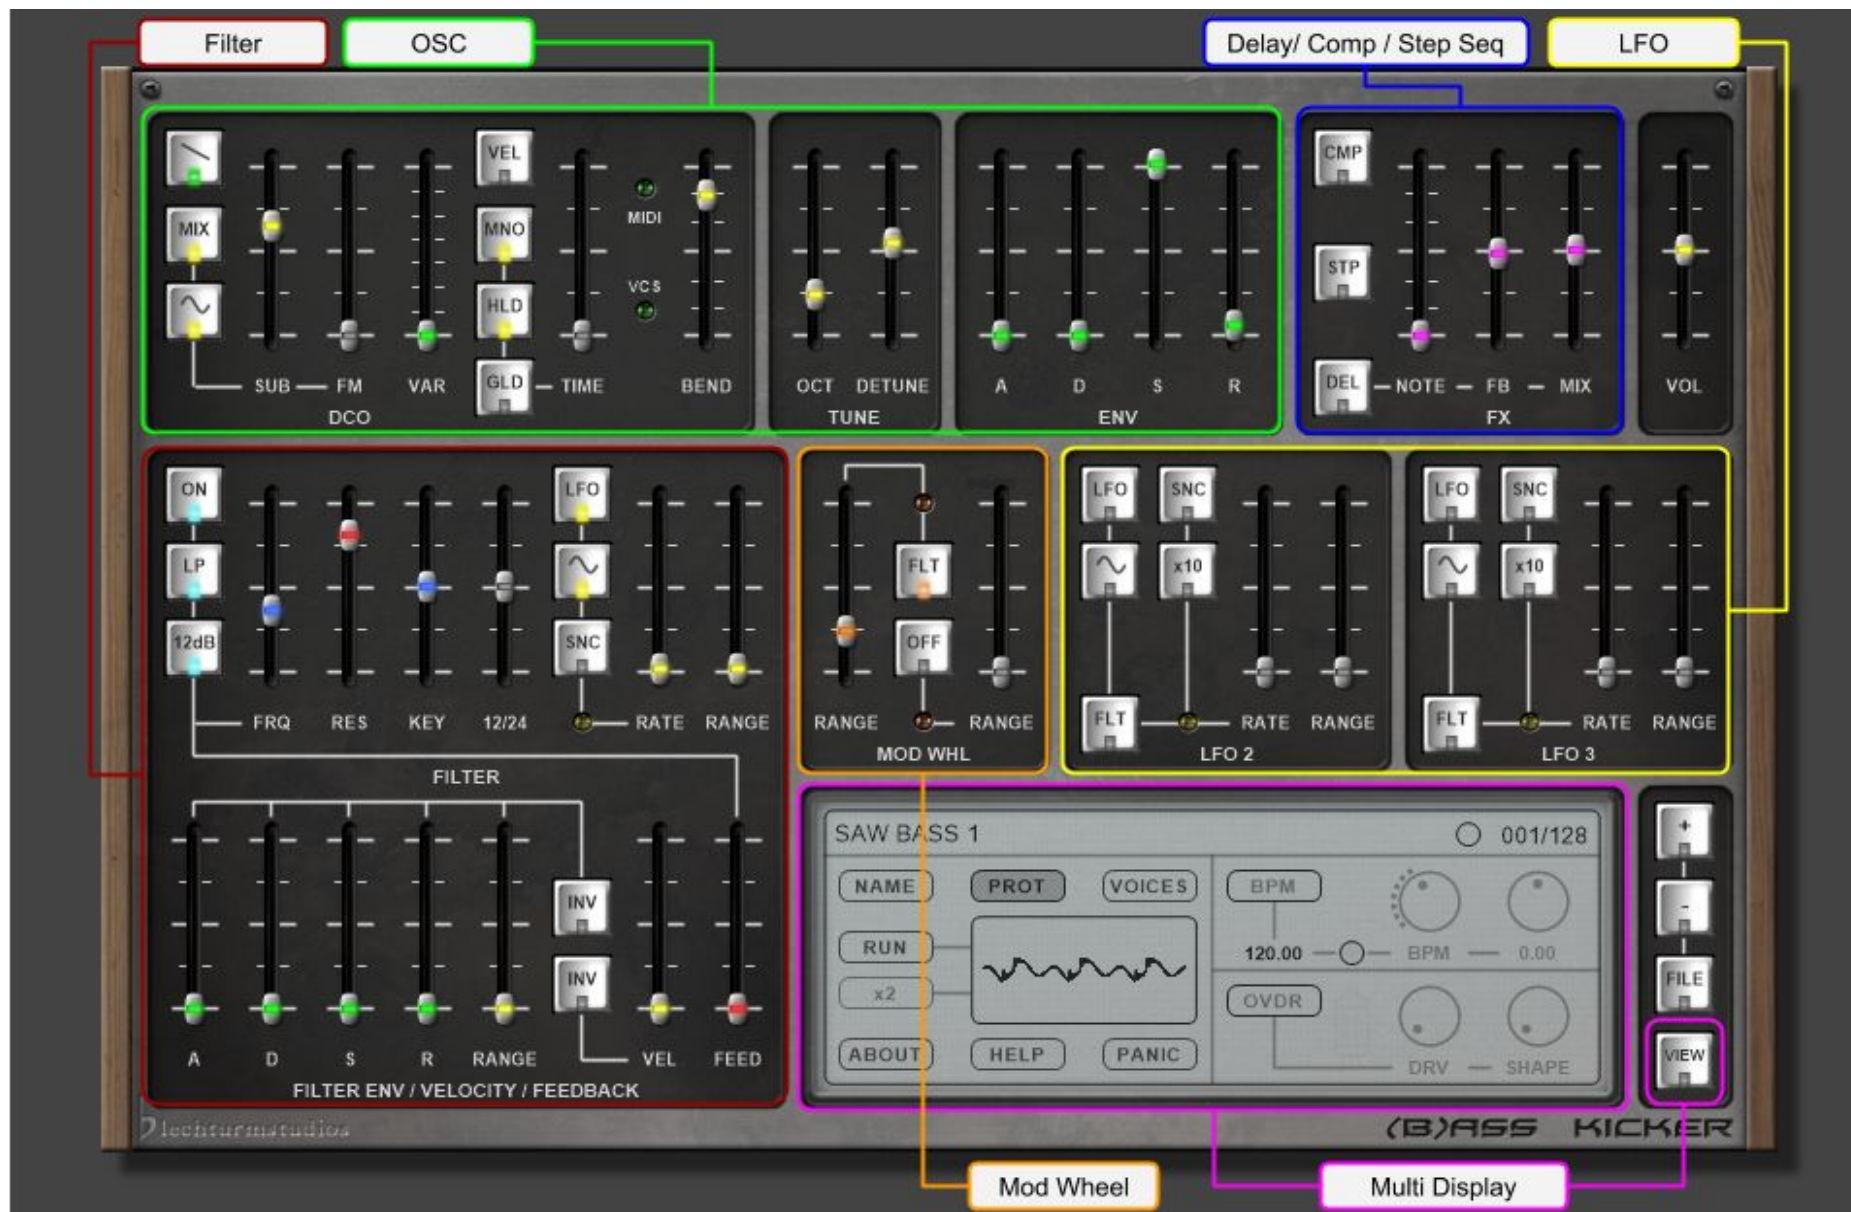

Blechturmstudios Bass Kicker V1

16 Voices Bass & Lead Synthesizer

Version 1.0

- Mono or Poly (16 Voices)
 - Oscillator 1: Sine, Saw, Square, Triangle, Noise
 - 8 different characteristics for each wave
 - Sub Oscillator: Sine, Saw, Square, Triangle, Noise
 - 12db / 24db / mixable Multiband Filter: Low Pass, High Pass, Band Pass, Band Reject, Peak, Moog Type
 - Filter Feedback
 - 3 LFOs (LFO 1 is dedicated to the filter)
 - 3 Step Sequencer (for VCA, Filter Modulation, FM Modulation)
 - Portamento
 - Compressor
 - Overdrive
 - Delay
 - Tempo in bpm (manual or synced to Host)
 - 128 Presets
-

OSC

Filter

Modulation/LFOs

Preset Manager

Step Sequencer

VCA (Trance Gate)

Filter Modulation

FM Modulation