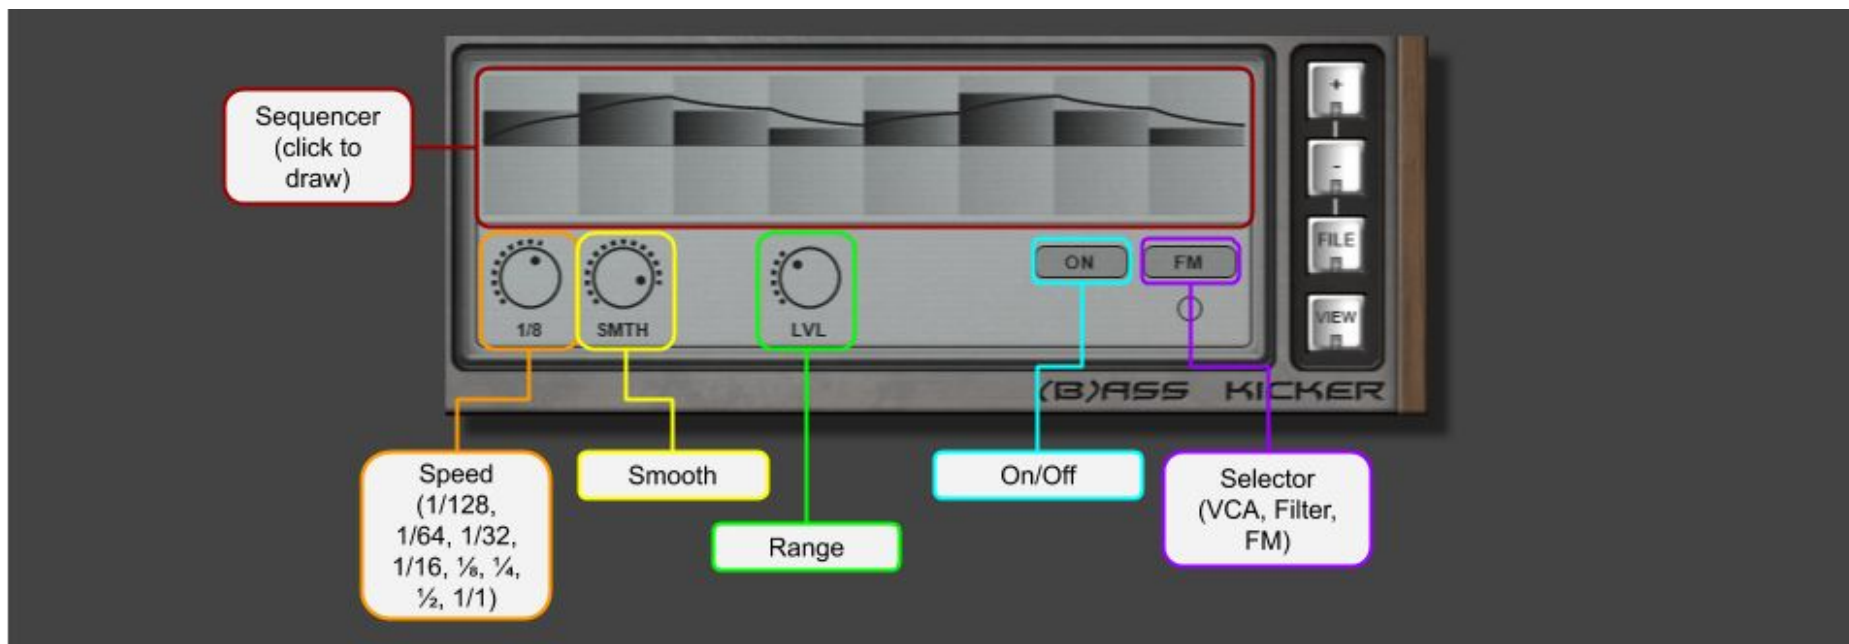

Blechturmstudios Bass Kicker V1

16 Voices Bass & Lead Synthesizer

Version 1.0

- Mono or Poly (16 Voices)
 - Oscillator 1: Sine, Saw, Square, Triangle, Noise
 - 8 different characteristics for each wave
 - Sub Oscillator: Sine, Saw, Square, Triangle, Noise
 - 12db / 24db / mixable Multiband Filter: Low Pass, High Pass, Band Pass, Band Reject, Peak, Moog Type
 - Filter Feedback
 - 3 LFOs (LFO 1 is dedicated to the filter)
 - 3 Step Sequencer (for VCA, Filter Modulation, FM Modulation)
 - Portamento
 - Compressor
 - Overdrive
 - Delay
 - Tempo in bpm (manual or synced to Host)
 - 128 Presets
-

OSC

Filter

Modulation/LFOs

Preset Manager

Step Sequencer

VCA (Trance Gate)

Filter Modulation

FM Modulation